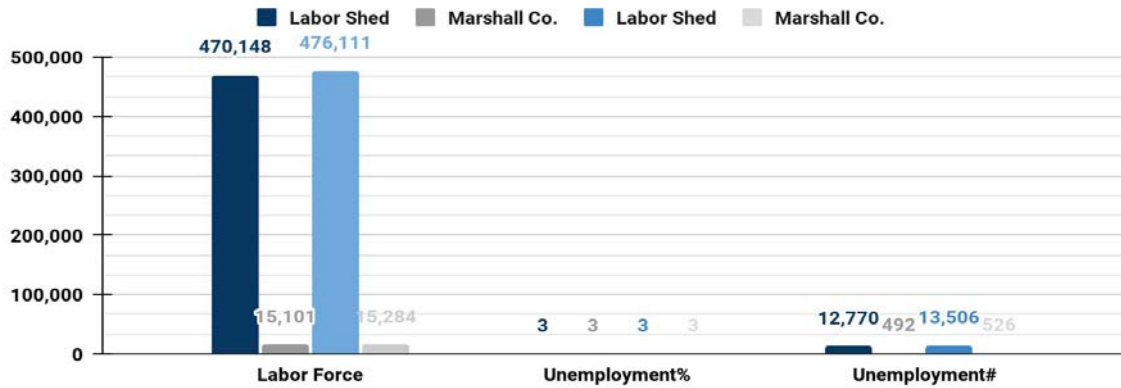

Labor Report November 2022 vs October 2022

* Labor Market: Bedford, Giles, Lawrence, Lincoln, Marshall, Maury, Moore, Rutherford & Williamson Source: November 2022 TN Dept. of Labor