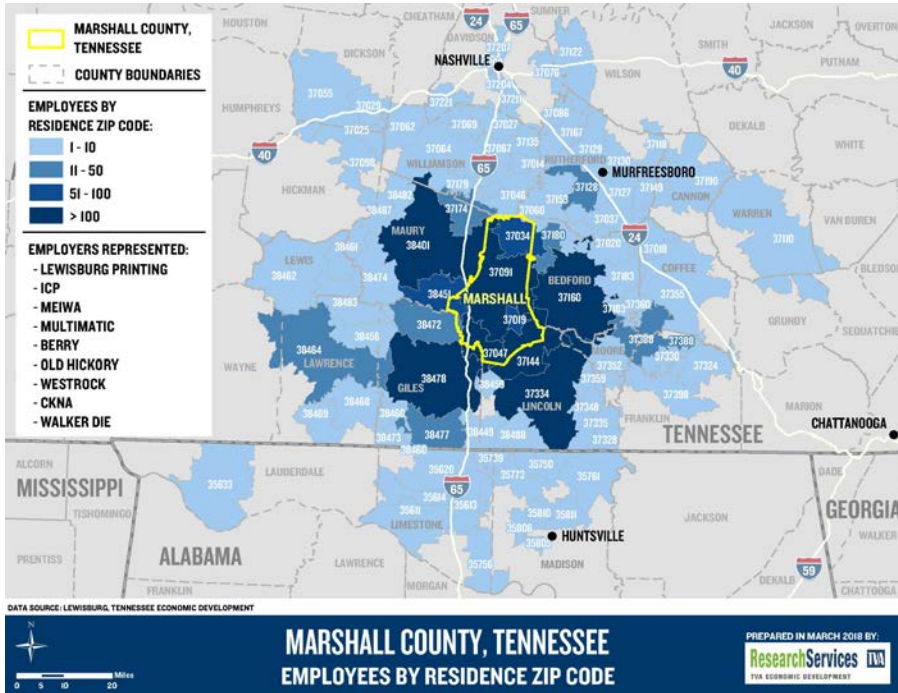

Lewisburg Industrial Directory

Labor & Workforce

Manufacturing Employees Full-Time

Manufacturing Temp Workers

3863

278

Avg Starting Wage

Avg. Wage

$14.27

$18

[Wage & Benefits Survey 2021 - South Middle TN Infographic](#)

[Wages and Benefits Survey 2021 - Marshall Co. Region Infographic](#)