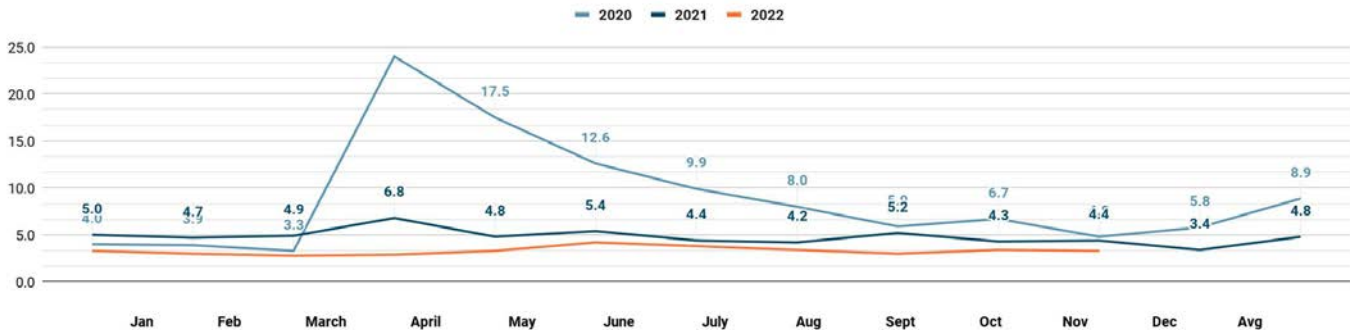

Unemployment Rate Percentages

2020 vs 2021 vs 2022

lewisburgtn.info | lewisburgtn.dev | lewisburgtn.net | lewisburgtn.gov

#makeitinMarshall - #investinmc - #shopMarCo - #visitMarCo

[Back to Table of Contents](#)