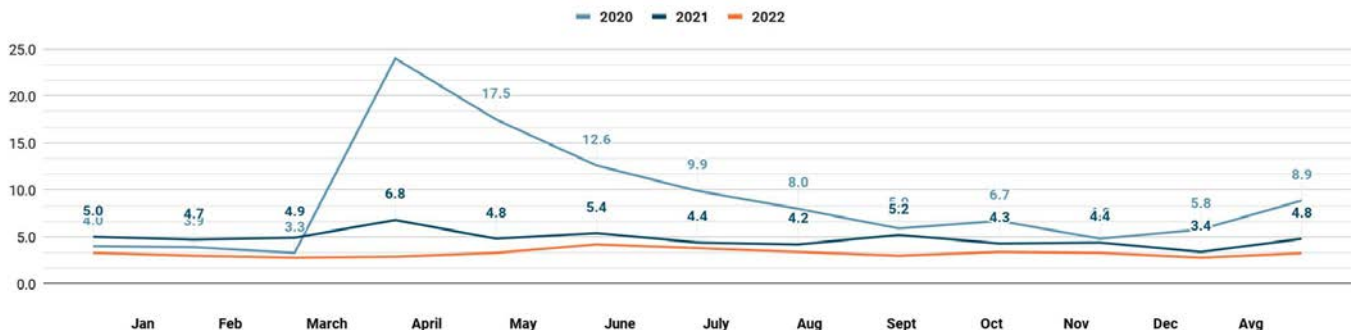

Unemployment Rate Percentages

2020 vs 2021 vs 2022

lewisburgtn.info | lewisburgtn.dev | lewisburgtn.net | lewisburgtn.gov

#makeitinMarshall - #investinmc - #shopMarCo - #visitMarCo

[Back to Table of Contents](#)