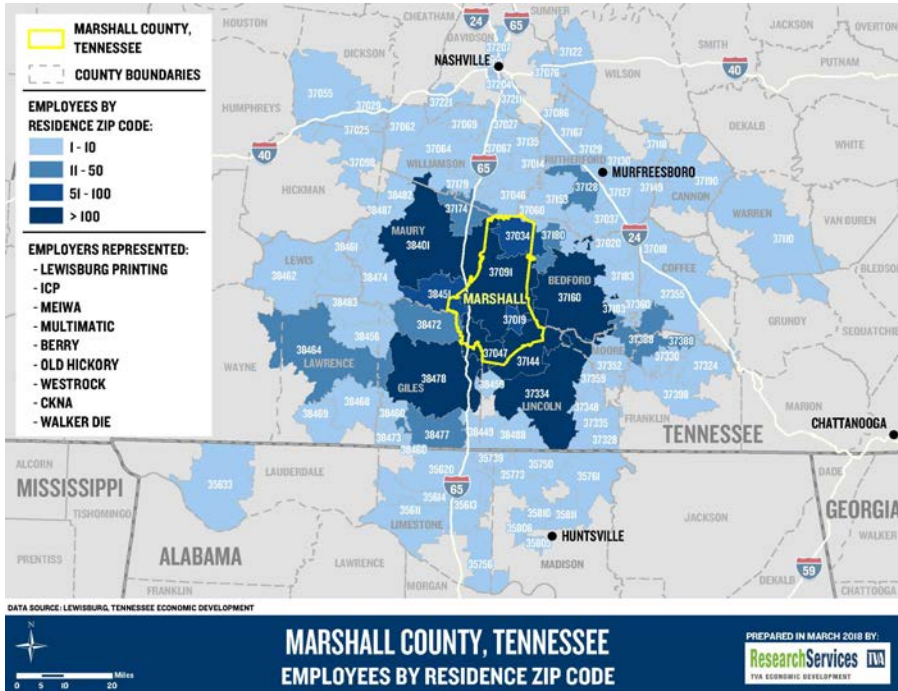

Lewisburg Industrial Directory

Labor & Workforce

Manufacturing Employees Full-Time

Manufacturing Temp Workers

38663   **278**

Avg Starting Wage

Avg. Wage

$14.27   **$18**

[Wage & Benefits Survey 2021 - South Middle TN Infographic](#)

[Wages and Benefits Survey 2021 - Marshall Co. Region Infographic](#)