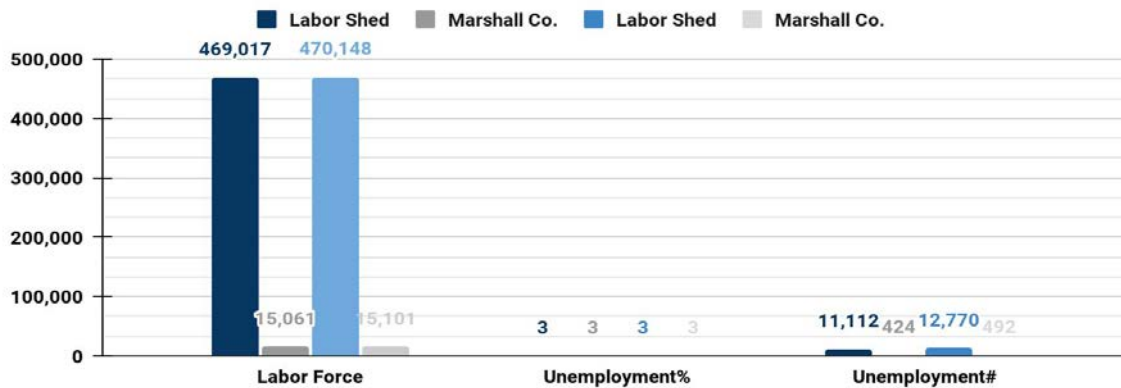

Labor Report December 2022 vs November 2022

* Labor Market: Bedford, Giles, Lawrence, Lincoln, Marshall, Maury, Moore, Rutherford & Williamson Source: December 2022 TN Dept. of Labor