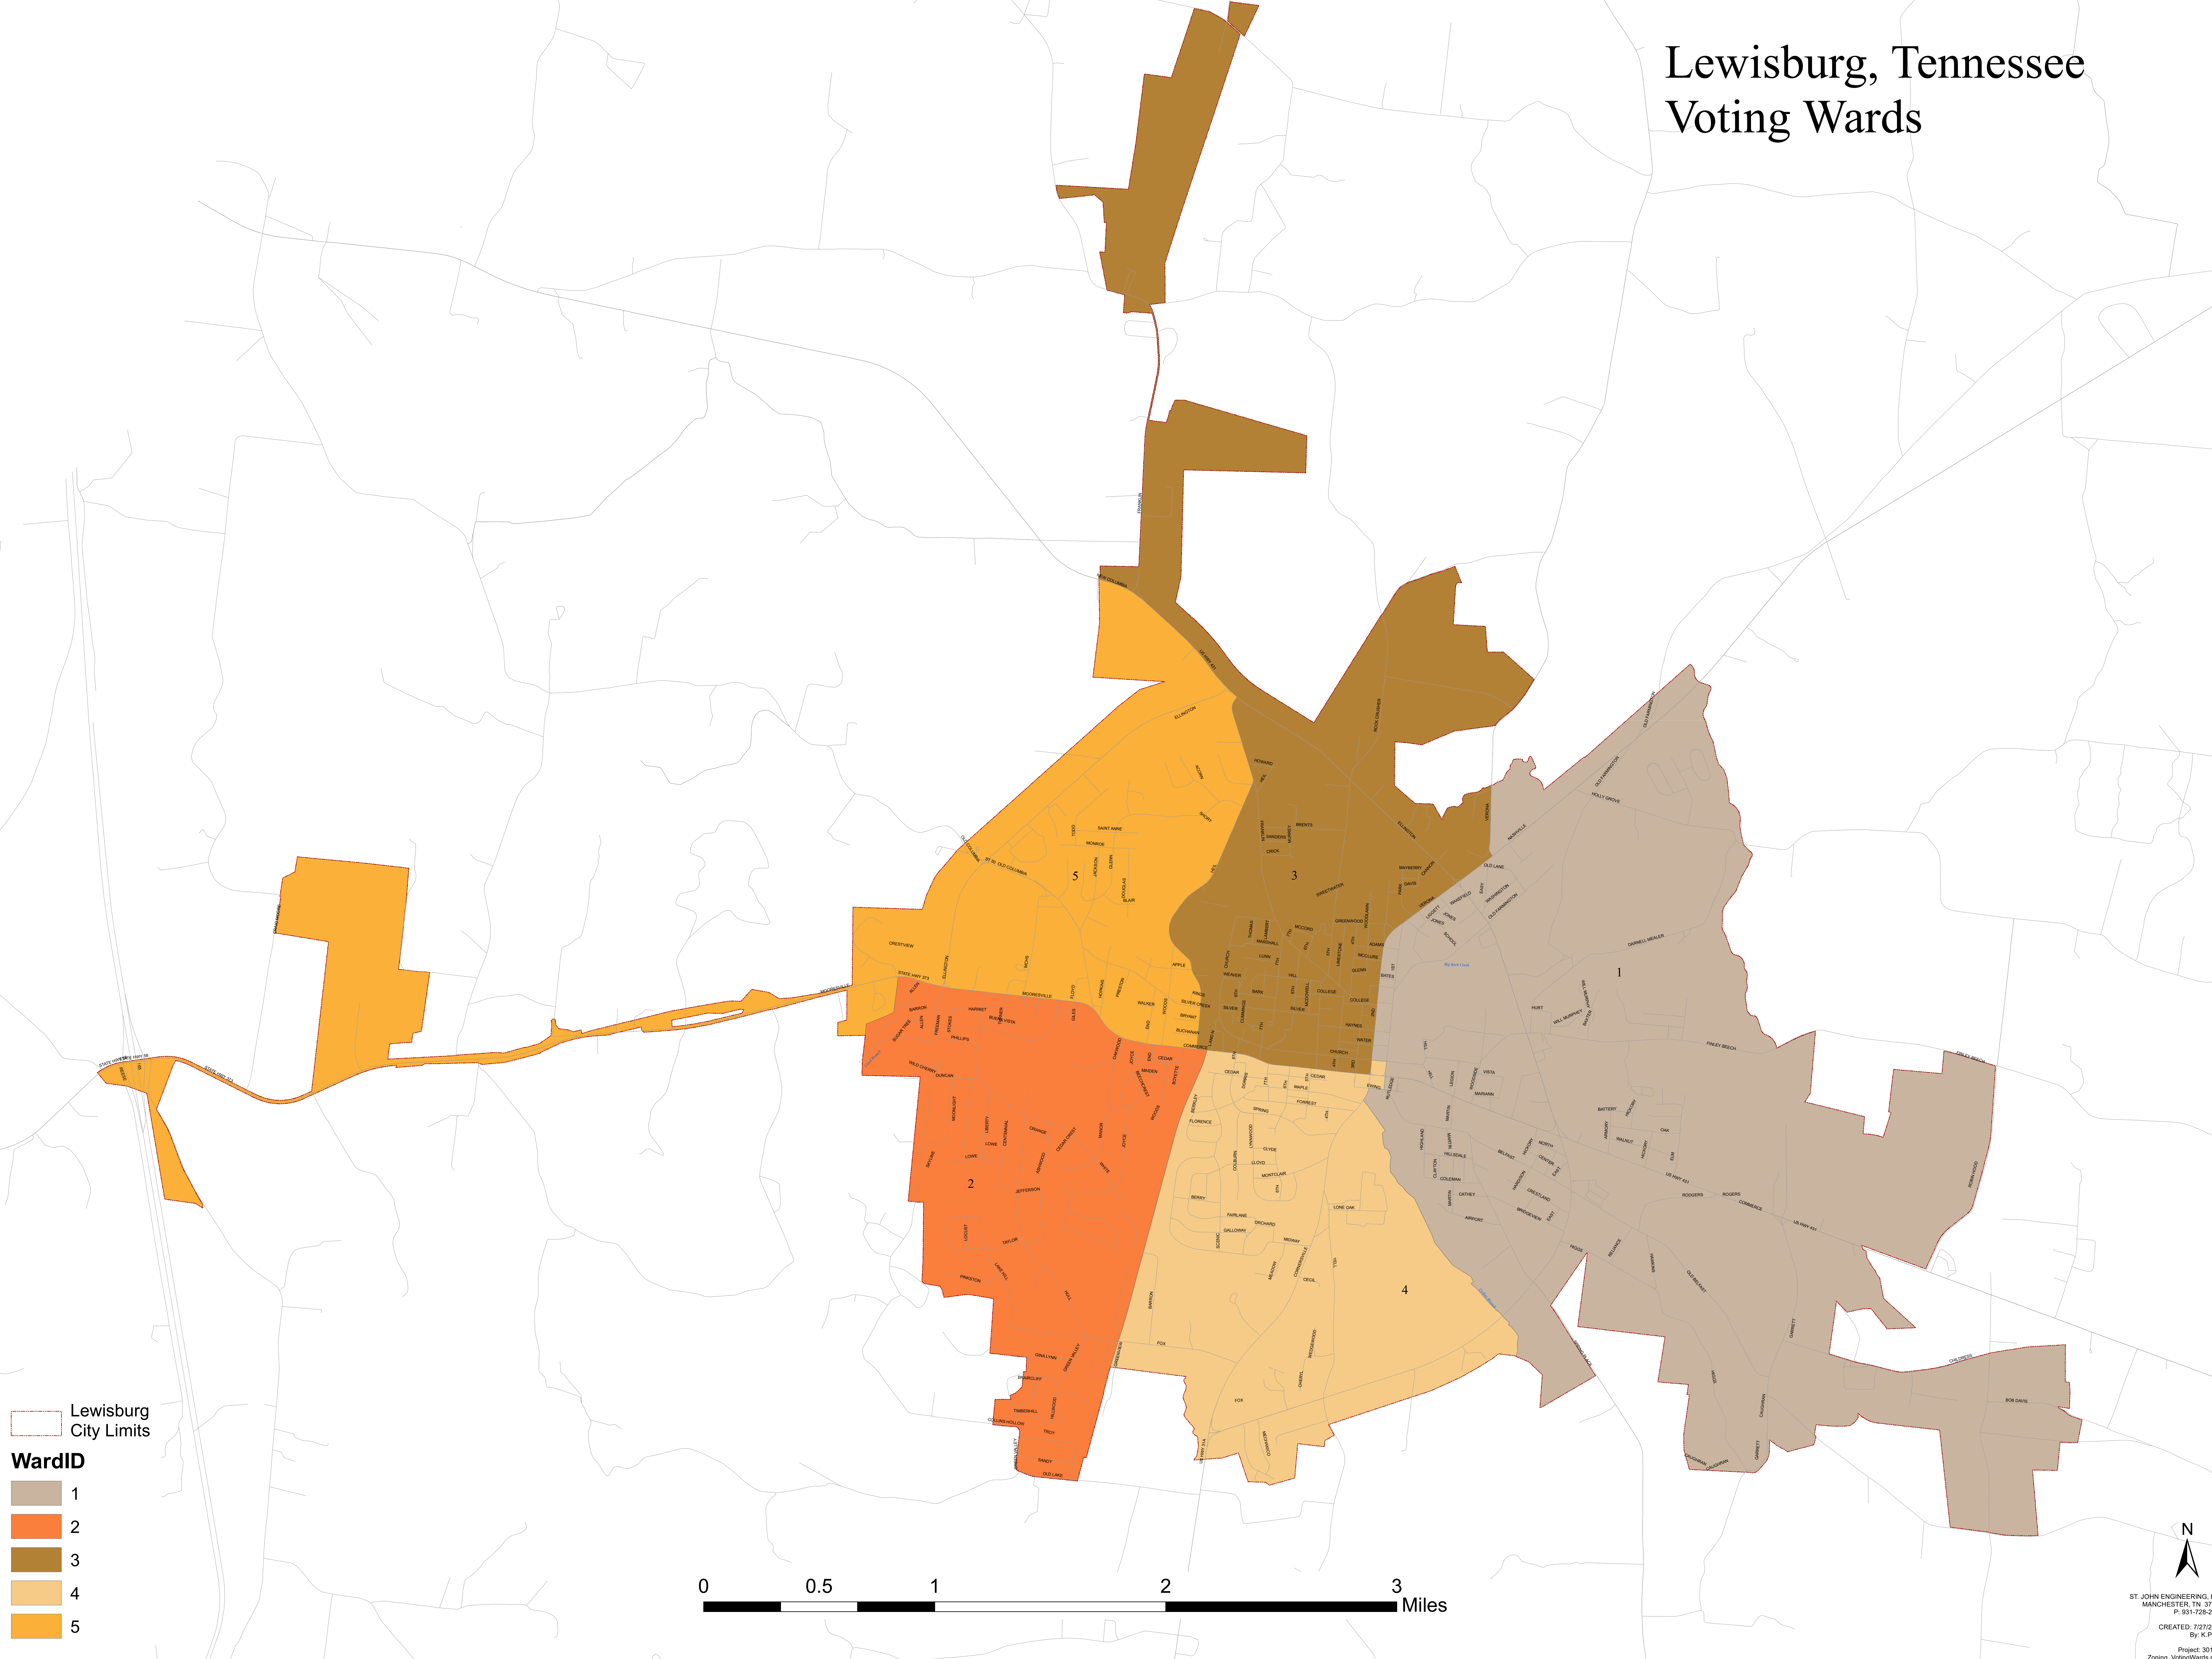

# Lewisburg, Tennessee Voting Wards

 Lewisburg  
City Limits

**WardID**

-  1
-  2
-  3
-  4
-  5