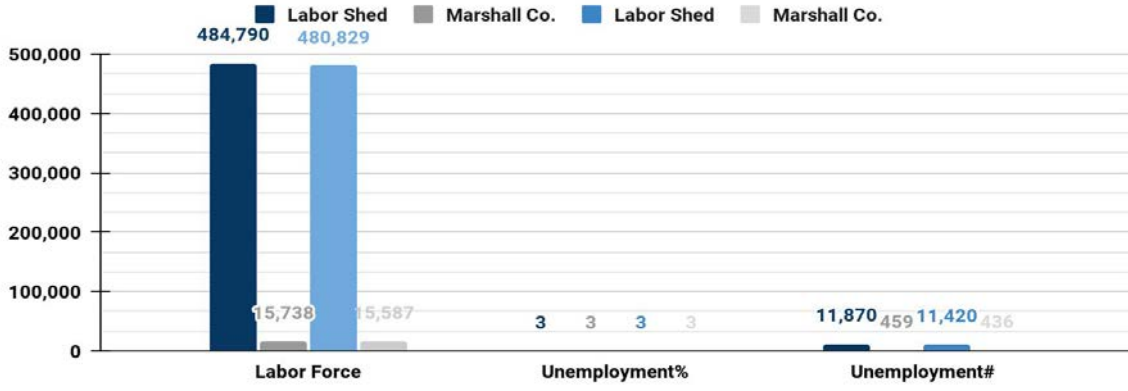

lewisburgtn.info | lewisburgtn.dev | lewisburgtn.net | lewisburgtn.gov

#makeitinmarshall | #investinmc | #shopmarco | #visitmarco

Lewisburg, TN

Labor & Workforce

Manufacturing Employees Full-Time	Manufacturing Temp Workers
35668	382
Avg Starting Wage	Avg. Wage
\$13.77	\$18

[Wage & Benefits Survey 2021 - South Middle TN Infographic](#)

[Wages and Benefits Survey 2021 - Marshall Co. Region Infographic](#)

Labor Report April 2022 vs March 2022

* Labor Market: Bedford, Giles, Lawrence, Lincoln, Marshall, Maury, Moore, Rutherford & Williamson Source: Apr. 2022 TN Dept. of Labor