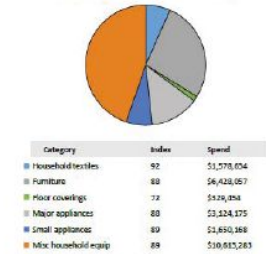

Household Equipment: $23.7 MM