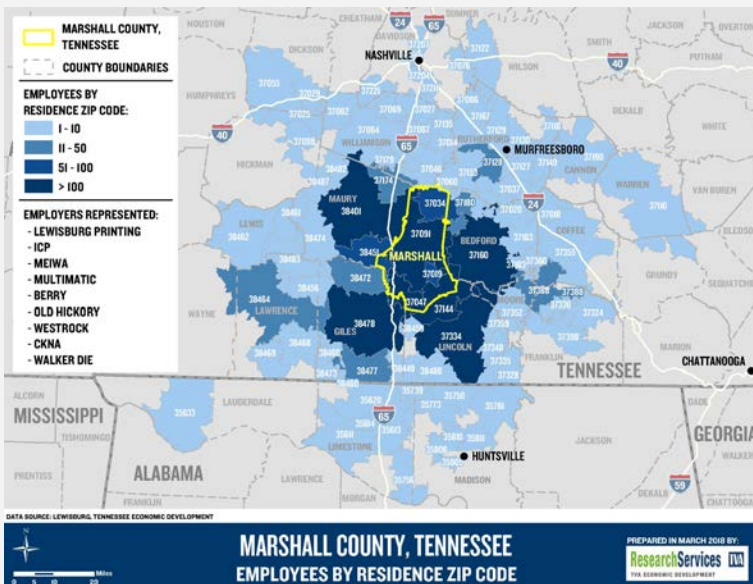

Careers in Manufacturing - They #makeitinMarshall

There are more than 50 manufacturers in Marshall County representing Automotive, Aerospace & Defense, Plastics & Chemicals, Food & Beverage, Metalworking, Distribution & Warehouse and more sectors. Each day 4,500 commuters drive into Marshall County to work joining a 9-county labor force of over 450,000 within an average drive time of 28 minutes. Every day, they all together #makeitinMarshall.

We Hope You #makeitinMarshall Soon
www.makeitinmarshall.com

lewisburgtn.info | lewisburgtn.dev | lewisburgtn.net | lewisburgtn.gov

#makeitinMarshall | #investinmc | #shopmarco | #visitmarco