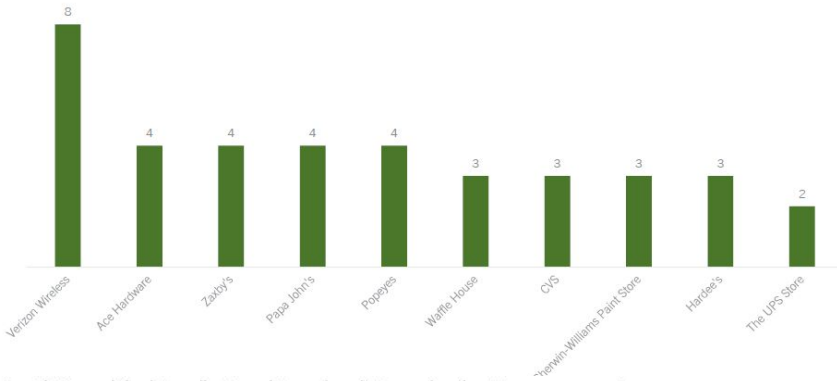

Lewisburg, TN

Retail

Retail Prospects – Lewisburg, TN

These retailers are realistic opportunities you can immediately target. Knowing your trade area, type of consumer, and the retail needs of the community is critically important - but even the best data cannot support expansion without the correct piece of real estate.