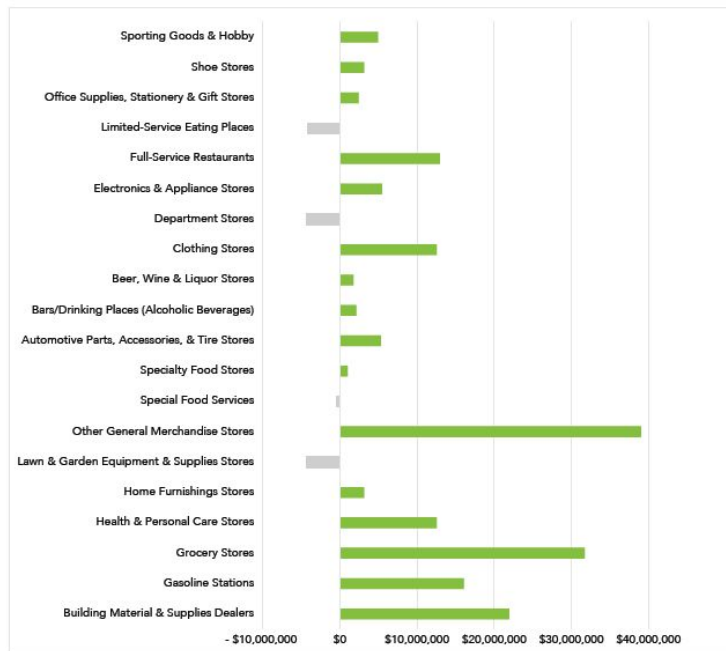

CONSUMER DEMAND AND SUPPLY (OPPORTUNITY GAP)

By utilizing mobile data collection, data and analytics, and real estate acumen, our team identified shopping patterns within your Custom Trade Area that will answer key questions for your revitalization efforts. Based on the CTA, we analyzed consumer expenditures annually in 5 retail categories: Apparel & Services, Entertainment, Food & Beverages, Household Equipment, and Others.