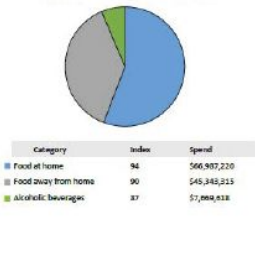

Food and Beverages: $120.0 MM