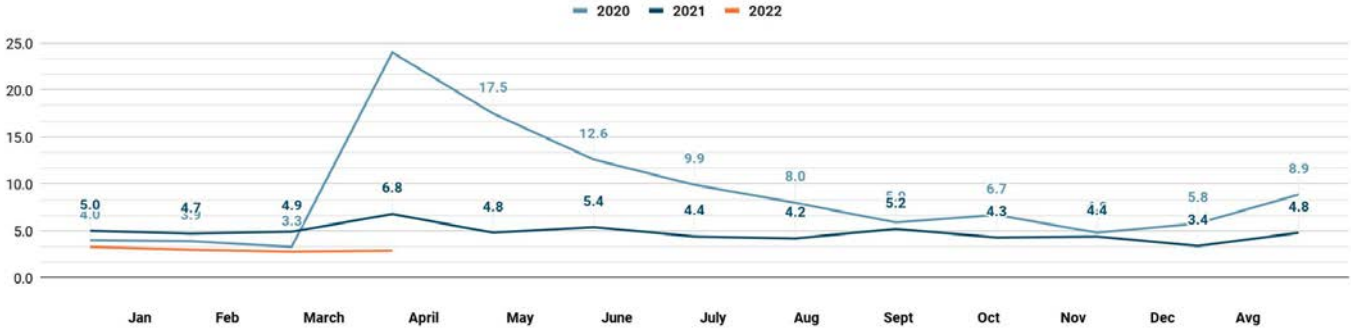

Unemployment Rate Percentages

2020 vs 2021 vs 2022

lewisburgtn.info | lewisburgtn.dev | lewisburgtn.net | lewisburgtn.gov

#makeitinmarshall | #investinmc | #shopmarco | #visitmarco

[Back to Table of Contents](#)