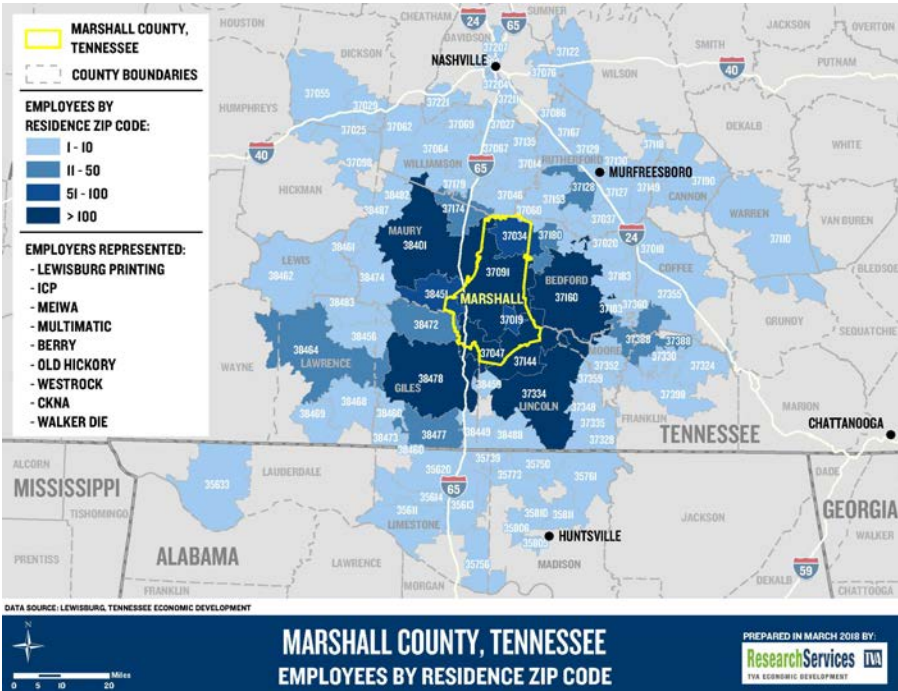

Lewisburg, TN

Labor & Workforce

Manufacturing Employees Full-Time	Manufacturing Temp Workers
35668	382
Avg Starting Wage	Avg. Wage
$13.77	$18

[Wage & Benefits Survey 2021 - South Middle TN Infographic](#)

[Wages and Benefits Survey 2021 - Marshall Co. Region Infographic](#)