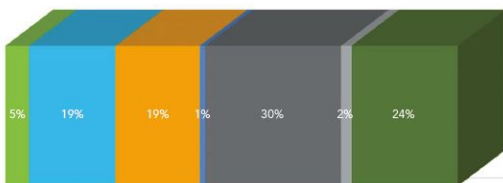

DAYTIME POPULATION

Children at home, Retired/Disable persons, Homemakers, Work at Home, Employed, Unemployed, Student Populations