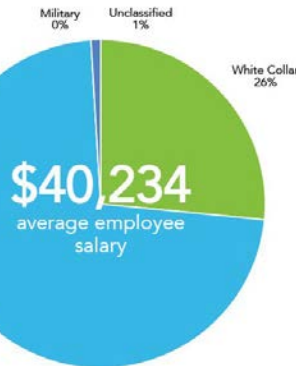

Lewisburg, TN

Retail

Retail Prospects – Lewisburg, TN

These retailers are realistic opportunities you can immediately target. Knowing your trade area, type of consumer, and the retail needs of the community is critically important - but even the best data cannot support expansion without the correct piece of real estate.

CONSUMER DEMAND AND SUPPLY (OPPORTUNITY GAP)

By utilizing mobile data collection, data and analytics, and real estate acumen, our team identified shopping patterns within your Custom Trade Area that will answer key questions for your revitalization efforts. Based on the CTA, we analyzed consumer expenditures annually in 5 retail categories: Apparel & Services, Entertainment, Food & Beverages, Household Equipment, and Others.

Apparel and Services: $21.9 MM

Entertainment: $33.3 MM

Food and Beverages: $120.0 MM

Household Equipment: $23.7 MM

Other Categories: $30.5 MM

Lewisburg, TN (CTA) Population – 34,945

34,945
2019 estimated population

36,898
projected 2024 population

5.6%
projected growth rate
2019-2024

39
male avg. age

41
female avg. age

14,868
number of households

DAYTIME POPULATION

Children at home, Retired/Disable persons, Homemakers, Work at Home, Employed, Unemployed, Student Populations

$48,004
median household income

24% 35% 18% 13% 6% 2% 1%
1-person 2-person 3-person 4-person 5-person 6-person 7 or more person household